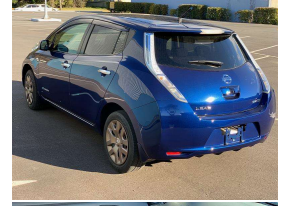

# 2014 Nissan Leaf 12 Bars Gen 2 X model 80th

### Odometer

22,500 km

### Engine

1 cc