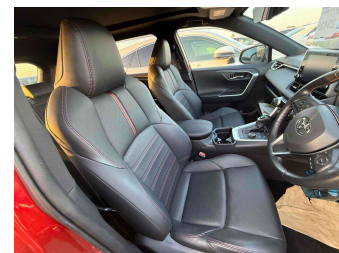

2020 Toyota Rav4 PHV 2.5 4wd 15,300km

Purchase Price **POA**

Includes GST
Excludes on-road costs of $650

Finance may be available on this vehicle. Ask one of our friendly staff for more information.

Gain peace of mind with Mechanical Breakdown Insurance. **Ask us how.**

Top features

- » Adaptive cruise contro...
- » Air Conditioning
- » Alloy wheels
- » Central locking
- » Central Locking
- » Driver airbag
- » Panoramic roof
- » Passenger airbag
- » Push start button
- » Reverse camera

Body Style	SUV	Reg No.	-
Odometer	15,300 km	Ext Colour	Supersonic Red
Engine	2500 cc, Plug-In Hybrid	History	-
Fuel Type	Electricity	Seats	-
Transmission	Auto	CO2 Emissions	-
Wheels	-	Energy Economy	-
VIN	-		
Interior	Black		
Safety	-		

Stock ID: 2247

Contour Cars | Phone 022 621 2842, GST 109-463-094 | Email contourcars@live.com
769 Fergusson Drive, Upper Hutt 5018, New Zealand
www.contourcars.co.nz