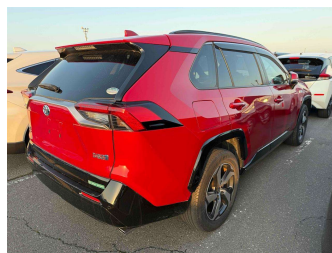

2020 Toyota Rav4 PHV 2.5 4wd 15,300km

Purchase Price **POA**

Includes GST
Excludes on-road costs of \$650

Finance may be available on this vehicle. Ask one of our friendly staff for more information.

Gain peace of mind with Mechanical Breakdown Insurance. **Ask us how.**

Body Style	SUV	Reg No.	-
Odometer	15,300 km	Ext Colour	Supersonic Red
Engine	2500 cc, Plug-In Hybrid	History	-
Fuel Type	Electricity	Seats	-
Transmission	Auto	CO2 Emissions	-
Wheels	-	Energy Economy	-
VIN	-		
Interior	Black		
Safety	-		