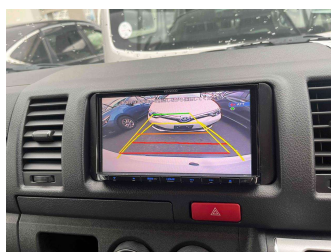

2018 Toyota Hiace GL 2.8L Diesel turbo

Purchase Price **$29,995**

Includes GST
Excludes on-road costs of $300

Finance may be available on this vehicle. Ask one of our friendly staff for more information.

Gain peace of mind with Mechanical Breakdown Insurance. **Ask us how.**

Top features

- » Air Conditioning
- » Central locking
- » Driver airbag
- » Reverse camera

Body Style	Van	Reg No.	-
Odometer	122,000 km	Ext Colour	White
Engine	2800 cc	History	-
Fuel Type	Diesel	Seats	-
Transmission	Auto	CO2 Emissions	★★★★☆☆
Wheels	-	230 grams/km	
VIN	7AT0H63TX23009759	Energy Economy	★★★★☆☆
Interior	Grey	Annual fuel cost of $3,560	
Safety		8.9L per 100km	
		Cost per year is an estimate based on diesel price of $2.00 per litre and an average distance of 14000 km includes Road User Charges. Emissions and Energy Economy figures standardised to 3P WLTP.	
		Stock ID: 2071	

Based on 2023 UCSR rating for 05-19 models

Contour Cars | Phone 022 621 2842, GST 109-463-094 | Email contourcars@live.com
769 Fergusson Drive, Upper Hutt 5018, New Zealand
www.contourcars.co.nz