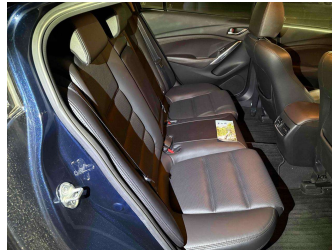

2015 Mazda Atenza 25S L package 35,700km

Purchase Price **POA**

Includes GST
Excludes on-road costs of $650

Finance may be available on this vehicle. Ask one of our friendly staff for more information.

Gain peace of mind with Mechanical Breakdown Insurance. **Ask us how.**

Top features

None Listed

Body Style
Sedan

Odometer
35,700 km

Engine
2500 cc, Internal Combustion

Fuel Type
Petrol

Transmission
Auto

Wheels
-

VIN
-

Interior
Black

Safety
-

Reg No.
-

Ext Colour
Sapphire blue

History
-

Seats
-

CO2 Emissions
-

Energy Economy
-

Stock ID: 2251

Contour Cars | Phone 022 621 2842, GST 109-463-094 | Email contourcars@live.com
769 Fergusson Drive, Upper Hutt 5018, New Zealand
www.contourcars.co.nz