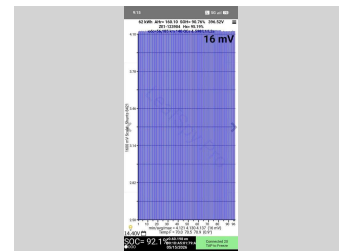

# 2021 Nissan Leaf 62Kwh 90% SOH 56,200km

**Purchase Price** **\$26,995**  
 Includes GST  
 Excludes on-road costs of \$300

Finance may be available on this vehicle. Ask one of our friendly staff for more information.