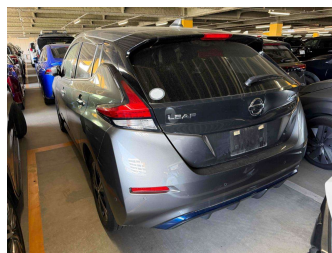

# 2021 Nissan Leaf 62G 92%SOH 33,500km

**Purchase Price** **\$29,995**

Includes GST  
Excludes on-road costs of \$600

Finance may be available on this vehicle. Ask one of our friendly staff for more information.

Gain peace of mind with Mechanical Breakdown Insurance. **Ask us how.**

**Top features**

None Listed

Body Style  
**Hatchback**

Odometer  
**33,500 km**

Engine  
**1 cc, Electric**

Fuel Type  
**Electricity**

Transmission  
**Auto**

Wheels  
-

VIN  
-

Interior  
**Black, Leather**

Safety  
-

Reg No.  
-

Ext Colour  
**Grey**

History  
-