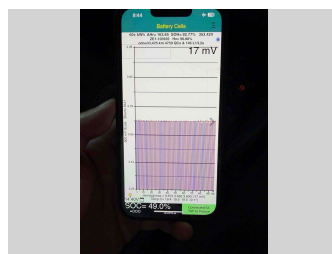

# 2021 Nissan Leaf 62G 92%SOH 33,500km

**Purchase Price** **\$29,995**

Includes GST  
Excludes on-road costs of \$600

Finance may be available on this vehicle. Ask one of our friendly staff for more information.