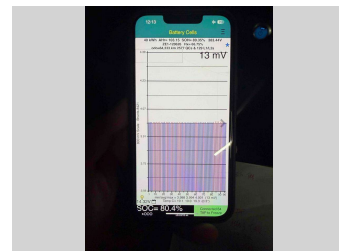

2021 Nissan Leaf 40Kwh XV Selection 89% SOH

Purchase Price **\$18,995**

Includes GST
Excludes on-road costs of \$550

Finance may be available on this vehicle. Ask one of our friendly staff for more information.

Gain peace of mind with Mechanical Breakdown Insurance. **Ask us how.**

Top features

None Listed

Body Style
Hatchback

Odometer
64,400 km

Engine
1 cc, Electric

Fuel Type
Electricity

Transmission
Auto