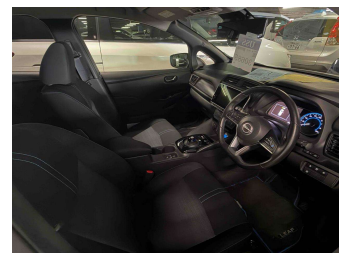

2021 Nissan Leaf 40Kwh XV Selection 89% SOH

Purchase Price **\$18,995**

Includes GST
Excludes on-road costs of \$550

Finance may be available on this vehicle. Ask one of our friendly staff for more information.