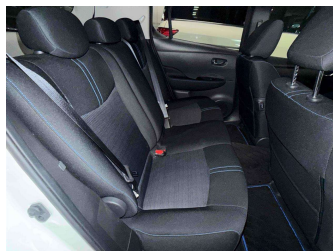

2021 Nissan Leaf 40Kwh XV Selection 89% SOH

Purchase Price **\$18,995**

Includes GST
Excludes on-road costs of \$550

Finance may be available on this vehicle. Ask one of our friendly staff for more information.