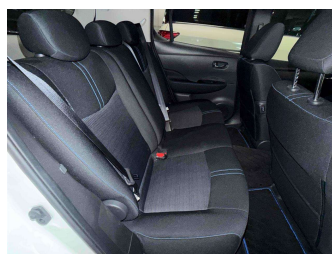

# 2021 Nissan Leaf 40Kwh XV Selection 89% SOH

**Purchase Price** **\$21,995**

Includes GST  
Excludes on-road costs of \$550

Finance may be available on this vehicle. Ask one of our friendly staff for more information.

Gain peace of mind with Mechanical Breakdown Insurance. **Ask us how.**

**Top features**

None Listed

Body Style	<b>Hatchback</b>	Reg No.	-
Odometer	<b>64,400 km</b>	Ext Colour	<b>Pearl White</b>
Engine	<b>1 cc, Electric</b>	History	-
Fuel Type	<b>Electricity</b>	Seats	-
Transmission	<b>Auto</b>	CO2 Emissions	-
Wheels	-	Energy Economy	-
VIN	-		
Interior	<b>Black</b>		
Safety	-		