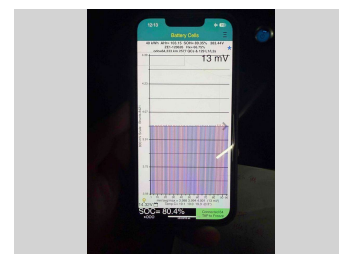

# 2021 Nissan Leaf 40Kwh XV Selection 89% SOH

**Purchase Price** **\$21,995**

Includes GST  
Excludes on-road costs of \$550

Finance may be available on this vehicle. Ask one of our friendly staff for more information.

Gain peace of mind with Mechanical Breakdown Insurance. **Ask us how.**

**Top features**

None Listed

Body Style	<b>Hatchback</b>	Reg No.	-
Odometer	<b>64,400 km</b>	Ext Colour	<b>Pearl White</b>
Engine	<b>1 cc, Electric</b>	History	-
Fuel Type	<b>Electricity</b>	Seats	-
Transmission	<b>Auto</b>	CO2 Emissions	-
Wheels	-	Energy Economy	-
VIN	-		
Interior	<b>Black</b>		
Safety	-		