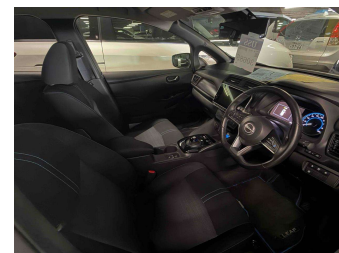

# 2021 Nissan Leaf 40Kwh XV Selection 89% SOH

**Purchase Price** **\$21,995**

Includes GST  
Excludes on-road costs of \$550

Finance may be available on this vehicle. Ask one of our friendly staff for more information.

Gain peace of mind with Mechanical Breakdown Insurance. **Ask us how.**

**Top features**

None Listed

Body Style	<b>Hatchback</b>	Reg No.	-
Odometer	<b>64,400 km</b>	Ext Colour	<b>Pearl White</b>
Engine	<b>1 cc, Electric</b>	History	-
Fuel Type	<b>Electricity</b>	Seats	-
Transmission	<b>Auto</b>	CO2 Emissions	-
Wheels	-	Energy Economy	-
VIN	-		
Interior	<b>Black</b>		
Safety	-		