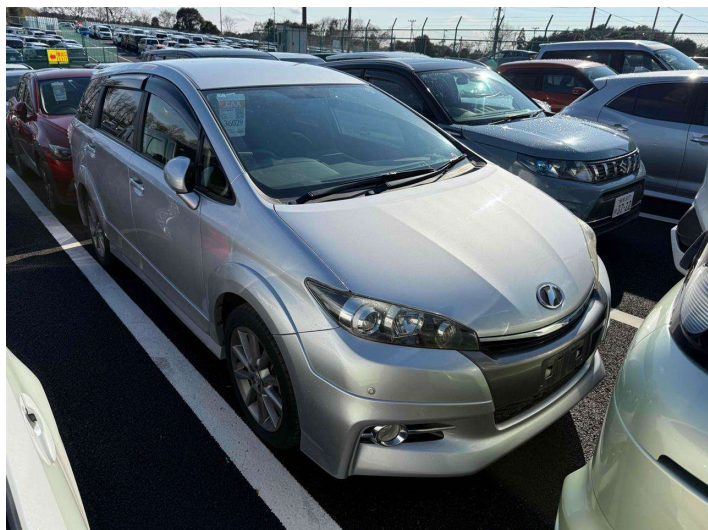

2012 Toyota Wish 2.0Z Only 22,000km

Purchase Price **\$16,995**
Includes GST
 Excludes on-road costs of \$600

Finance may be available on this vehicle. Ask one of our friendly staff for more information.

Gain peace of mind with Mechanical Breakdown Insurance. **Ask us how.**

Top features
 None Listed

Body Style
Station Wagon

Odometer
22,000 km

Engine
2000 cc

Fuel Type
Petrol

Transmission
Auto

Wheels
 -

VIN
 -

Interior
Black

Safety
 -

Reg No.
 -

Ext Colour
Silver

History
 -

Seats
 -

CO2 Emissions
 -