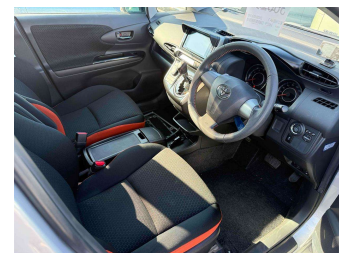

2012 Toyota Wish 2.0Z Only 22,000km

Purchase Price **\$16,995**
Includes GST
 Excludes on-road costs of \$600

Finance may be available on this vehicle. Ask one of our friendly staff for more information.

Gain peace of mind with Mechanical Breakdown Insurance. **Ask us how.**

Top features
 None Listed

Body Style
Station Wagon

Odometer
22,000 km

Engine
2000 cc

Fuel Type
Petrol

Transmission
Auto

Wheels
 -

VIN
 -

Interior
Black

Safety
 -

Reg No.
 -

Ext Colour
Silver

History
 -

Seats
 -

CO2 Emissions
 -