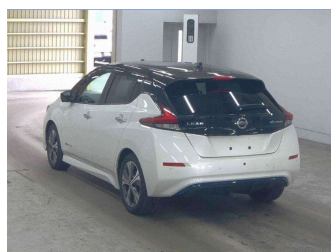

2021 Nissan Leaf 40kwh XV selection 86% soh

Purchase Price **\$21,995**

Includes GST
Excludes on-road costs of \$550

Finance may be available on this vehicle. Ask one of our friendly staff for more information.

Gain peace of mind with Mechanical Breakdown Insurance. **Ask us how.**

Top features

None Listed

Body Style
Hatchback

Odometer
38,200 km

Engine
1 cc, Electric

Fuel Type
Electricity

Transmission
Auto

Wheels
-

VIN
-

Interior
-

Safety
-

Reg No.
-

Ext Colour
Pearl White

History
-

Seats
-