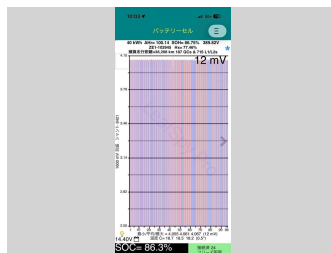

2021 Nissan Leaf 40kwh XV selection 86% soh

Purchase Price **\$21,995**

Includes GST
Excludes on-road costs of \$550

Finance may be available on this vehicle. Ask one of our friendly staff for more information.