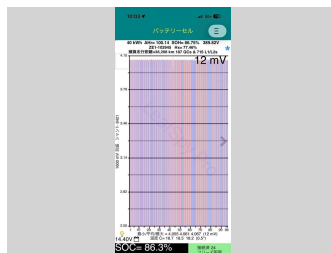

# 2021 Nissan Leaf 40kwh XV selection 86% soh

**Purchase Price** **\$22,995**  
Includes GST  
 Excludes on-road costs of \$550

Finance may be available on this vehicle. Ask one of our friendly staff for more information.

Gain peace of mind with Mechanical Breakdown Insurance. **Ask us how.**

**Top features**  
 None Listed

Body Style  
**Hatchback**

Odometer  
**38,200 km**

Engine  
**1 cc, Electric**

Fuel Type  
**Electricity**