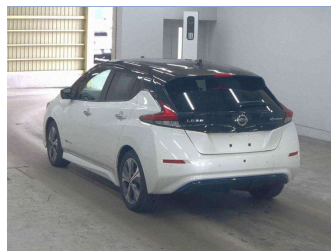

# 2021 Nissan Leaf 40kwh XV selection 86% soh

**Purchase Price** **\$22,995**  
Includes GST  
 Excludes on-road costs of \$550

Finance may be available on this vehicle. Ask one of our friendly staff for more information.

Gain peace of mind with Mechanical Breakdown Insurance. **Ask us how.**

**Top features**  
 None Listed

Body Style  
**Hatchback**

Odometer  
**38,200 km**

Engine  
**1 cc, Electric**

Fuel Type  
**Electricity**

Transmission  
**Auto**

Wheels  
 -

VIN  
 -

Interior  
 -

Safety  
 -

Reg No.  
 -

Ext Colour  
**Pearl White**

History  
 -