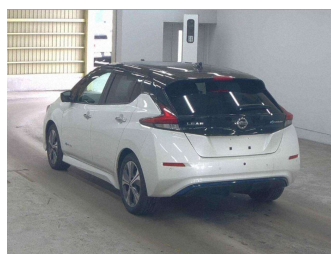

2021 Nissan Leaf 40kwh XV selection 86% soh

Purchase Price **\$24,995**

Includes GST
Excludes on-road costs of \$550

Finance may be available on this vehicle. Ask one of our friendly staff for more information.

Gain peace of mind with Mechanical Breakdown Insurance. **Ask us how.**

Top features

None Listed

Body Style
Hatchback

Odometer
38,200 km

Engine
1 cc, Electric

Fuel Type
Electricity

Transmission
Auto