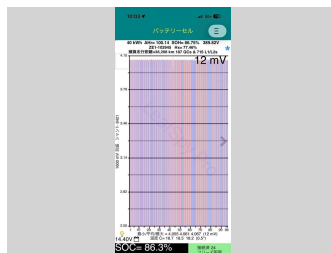

2021 Nissan Leaf 40kwh XV selection 86% soh

Purchase Price **\$24,995**

Includes GST
Excludes on-road costs of \$550

Finance may be available on this vehicle. Ask one of our friendly staff for more information.