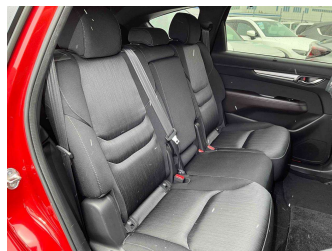

2019 Mazda CX-8 25S Pro active 42,700km

Purchase Price **$31,995**
Includes GST, Registration & Licensing

Finance may be available on this vehicle. Ask one of our friendly staff for more information.

Gain peace of mind with Mechanical Breakdown Insurance. **Ask us how.**

Top features

- » 360 degree camera
- » Adaptive cruise contro...
- » Alloy wheels
- » Android Auto
- » Apple CarPlay
- » Central locking
- » Driver airbag
- » Passenger airbag
- » Power steering
- » Push start button
- » Side airbags
- » Tinted windows

Body Style
SUV

Odometer
42,700 km

Engine
2500 cc

Fuel Type
Petrol

Transmission
Auto

Wheels
-

VIN
7AT0C149X24104392

Interior
Black

Safety

Based on 2023 VSRR rating

Reg No.
-

Ext Colour
Soul Red Crystal

History
-

Seats
-

CO2 Emissions
★★★★☆
187 grams/km

Energy Economy
★★☆☆☆☆

Annual fuel cost of $3,180
8.1L per 100km

Cost per year is an estimate based on petrol price of $2.80 per litre and an average distance of 14000 km. Emissions and Energy Economy figures standardised to 3P WLTP.

Stock ID: 2096

Contour Cars | Phone 022 621 2842, GST 109-463-094 | Email contourcars@live.com
769 Fergusson Drive, Upper Hutt 5018, New Zealand
www.contourcars.co.nz