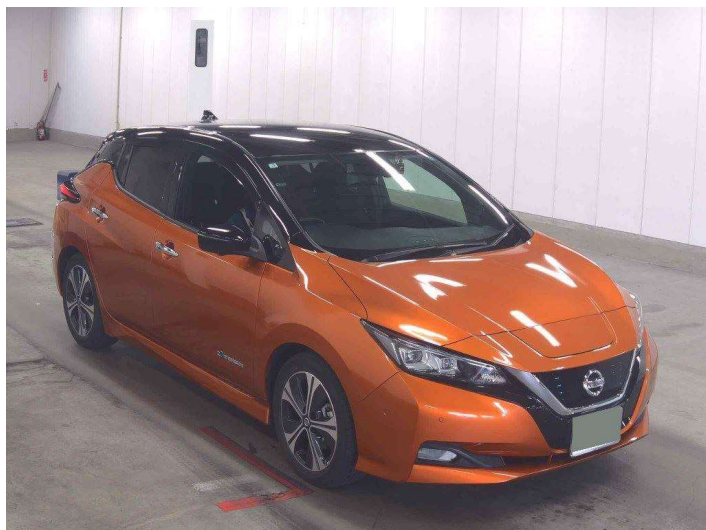

2021 Nissan Leaf 40G 87% SOH 33,000km

Purchase Price **\$24,995**

Includes GST
Excludes on-road costs of \$550

Finance may be available on this vehicle. Ask one of our friendly staff for more information.

Gain peace of mind with Mechanical Breakdown Insurance. **Ask us how.**

Top features

None Listed

- Body Style **Hatchback**
- Odometer **33,000 km**
- Engine **0 cc, Electric**
- Fuel Type **Electricity**
- Transmission **Auto**
- Wheels **-**
- VIN **-**
- Interior **-**
- Safety **-**