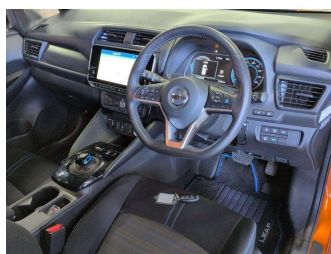

2021 Nissan Leaf 40G 87% SOH 33,000km

Purchase Price **\$24,995**

Includes GST
Excludes on-road costs of \$550

Finance may be available on this vehicle. Ask one of our friendly staff for more information.

Gain peace of mind with Mechanical Breakdown Insurance. **Ask us how.**

Top features

None Listed

- Body Style **Hatchback**
- Odometer **33,000 km**
- Engine **0 cc, Electric**
- Fuel Type **Electricity**
- Transmission **Auto**
- Wheels **-**
- VIN **-**
- Interior **-**
- Safety **-**