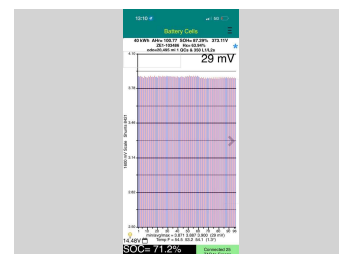

2021 Nissan Leaf 40G 87% SOH 33,000km

Purchase Price **\$24,995**

Includes GST
Excludes on-road costs of \$550

Finance may be available on this vehicle. Ask one of our friendly staff for more information.