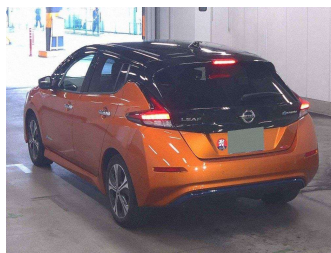

2021 Nissan Leaf 40G 87% SOH 33,000km

Purchase Price **\$24,995**

Includes GST
Excludes on-road costs of \$550

Finance may be available on this vehicle. Ask one of our friendly staff for more information.

Gain peace of mind with Mechanical Breakdown Insurance. **Ask us how.**

Top features

None Listed

- Body Style **Hatchback**
- Odometer **33,000 km**
- Engine **0 cc, Electric**
- Fuel Type **Electricity**
- Transmission **Auto**
- Wheels **-**
- VIN **-**
- Interior **-**
- Safety **-**