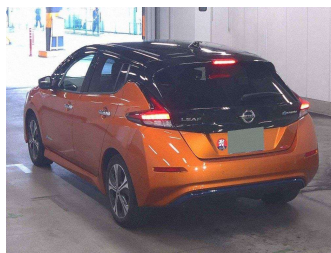

# 2021 Nissan Leaf 40G 87% SOH 33,000km

**Purchase Price** **\$25,995**

Includes GST  
Excludes on-road costs of \$550

Finance may be available on this vehicle. Ask one of our friendly staff for more information.

Gain peace of mind with Mechanical Breakdown Insurance. **Ask us how.**

**Top features**

None Listed

Body Style  
**Hatchback**

Odometer  
**33,000 km**

Engine  
**0 cc, Electric**

Fuel Type  
**Electricity**

Transmission  
**Auto**

Wheels  
-

VIN  
-

Interior  
-

Safety  
-

Reg No.  
-

Ext Colour  
**Orange**

History  
-