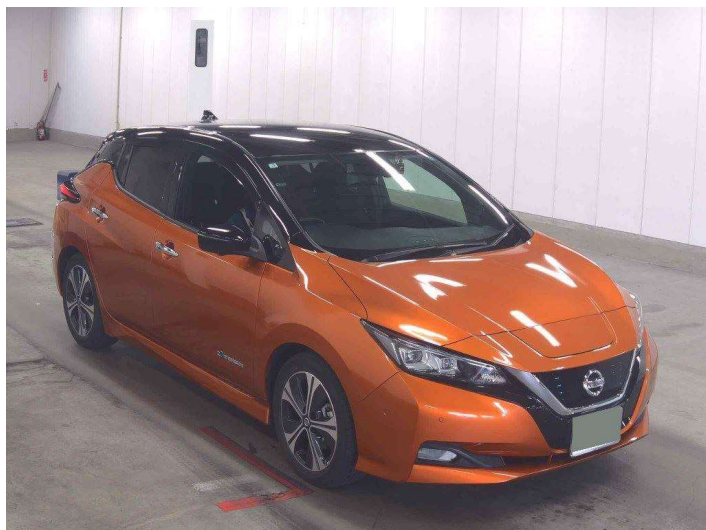

# 2021 Nissan Leaf 40G 87% SOH 33,000km

**Purchase Price** **\$25,995**

Includes GST  
Excludes on-road costs of \$550

Finance may be available on this vehicle. Ask one of our friendly staff for more information.

Gain peace of mind with Mechanical Breakdown Insurance. **Ask us how.**

**Top features**

None Listed

Body Style  
**Hatchback**

Odometer  
**33,000 km**

Engine  
**0 cc, Electric**

Fuel Type  
**Electricity**

Transmission  
**Auto**

Wheels  
-

VIN  
-

Interior  
-

Safety  
-

Reg No.  
-

Ext Colour  
**Orange**

History  
-