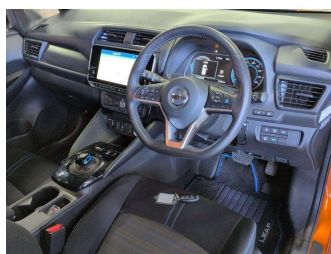

# 2021 Nissan Leaf 40G 87% SOH 33,000km

**Purchase Price** **\$25,995**

Includes GST  
Excludes on-road costs of \$550

Finance may be available on this vehicle. Ask one of our friendly staff for more information.

Gain peace of mind with Mechanical Breakdown Insurance. **Ask us how.**

**Top features**

None Listed

Body Style  
**Hatchback**

Odometer  
**33,000 km**

Engine  
**0 cc, Electric**

Fuel Type  
**Electricity**

Transmission  
**Auto**

Wheels  
-

VIN  
-

Interior  
-

Safety  
-

Reg No.  
-

Ext Colour  
**Orange**

History  
-