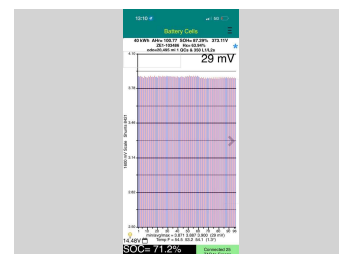

# 2021 Nissan Leaf 40G 87% SOH 33,000km

**Purchase Price** **\$25,995**

Includes GST  
Excludes on-road costs of \$550

Finance may be available on this vehicle. Ask one of our friendly staff for more information.