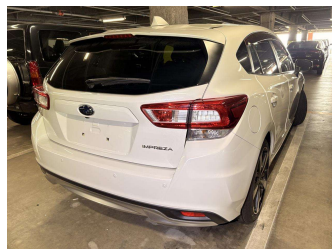

# 2019 Subaru Impreza

**Purchase Price** **POA**

Includes GST  
Excludes on-road costs of \$300

Finance may be available on this vehicle. Ask one of our friendly staff for more information.

Gain peace of mind with Mechanical Breakdown Insurance. **Ask us how.**

**Top features**

None Listed

Body Style

-

Odometer

-

Engine

-