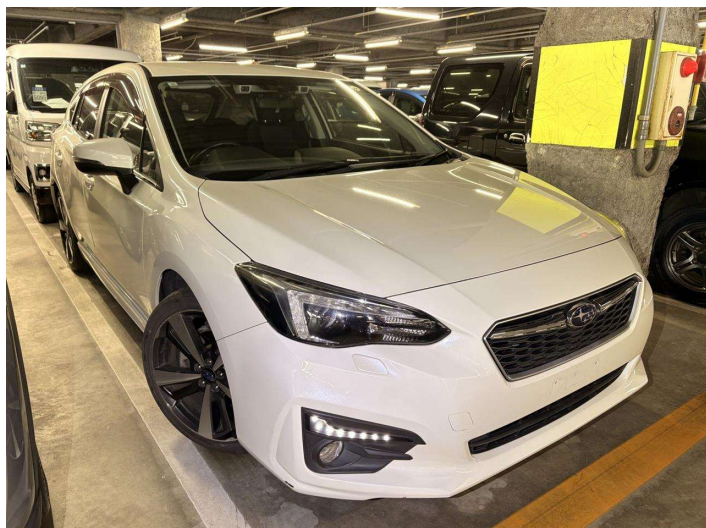

# 2019 Subaru Impreza

**Purchase Price** **POA**

Includes GST  
Excludes on-road costs of \$300

Finance may be available on this vehicle. Ask one of our friendly staff for more information.

Gain peace of mind with Mechanical Breakdown Insurance. **Ask us how.**

**Top features**

None Listed

Body Style

-

Odometer

-

Engine

-